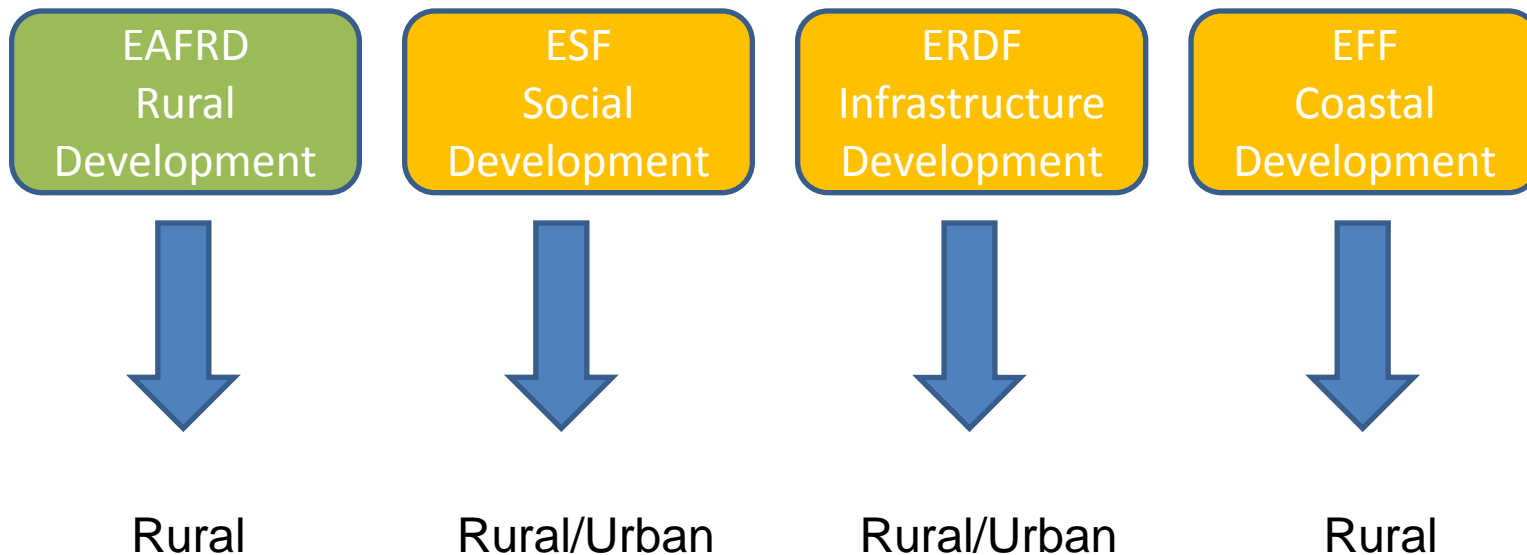

Tús
National Funding

Rural Social Scheme (RSS)
National Funding

Local Community Development Programme (LCDP)
National Funding

Education

Employment Support

Equality for Women
ESF Funded

SOCIAL INCLUSION

TRANSPORT

Rural Transport Programme
National Funding

ISEMOA
I.E.E Funded

Community Led Local Development: EU Funding Policy 2014 - 2020

Funding Options 2014-2020:

Coastal Communities....

EFF & RDP...also potential for ESF - ERDF

Local, Regional and Transnational Markets

RDP...also potential for ERDF

Employment & Social Inclusion

RDP & ESF...also potential for ERDF and EFF

Agri - Diversification

RDP....

...also potentially ESF

Social Investment